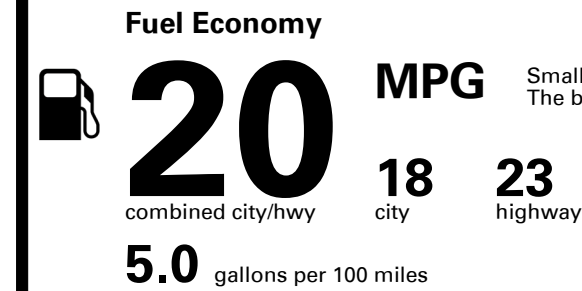

EPA DOT Fuel Economy and Environment

Gasoline Vehicle

Small SUVs range from 14 to 123 MPG. The best vehicle rates 132 MPG.

You spend \$5,750
 more in fuel costs over 5 years compared to the average new vehicle.