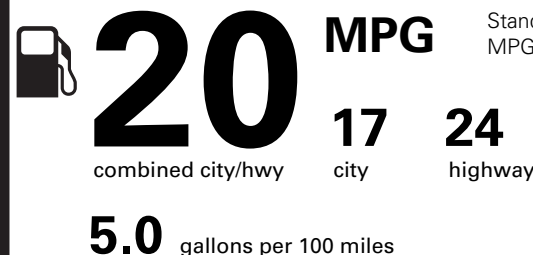

FUNCTIONAL

- 360 DEGREE CAMERA
- ADAPTIVE SUSPENSION
- CABIN PARTICULATE AND ODOR FILTER
- CRUISE CONTROL
- LANE-KEEPING SYSTEM
- LINCOLN CONNECT™- 4G MODEM WITH WIFI CAPABILITY
- LINCOLN DRIVE MODES
- RAIN-SENSING WIPERS
- REMOTE KEYLESS ENTRY
- REMOTE START
- SECURICODE™ KEYLESS KEYPAD
- SYNC3® W/ VOICE ACT NAV

SAFETY/SECURITY

- ADVANCETRAC™ WITH RSC
- AIRBAGS - SAFETY CANOPY
- AIRBAGS-DRVR&PASS KNEE
- AIRBAGS-DUAL-STAGE FRONT
- AUTO HIGH BEAMS
- PERIMETER ALARM
- PERSONAL SAFETY SYSTEM™
- PRE-COLLISION ASSIST W/AEB
- TIRE PRESSURE MONITOR SYS

WARRANTY

- 4YR/50K MILE WARRANTY
- 4YR/50K PICKUPDELIVERY SVC
- 6YR/70K MI POWERTRAIN WARR

INCLUDED ON THIS VEHICLE

EQUIPMENT GROUP 208A

- •ELEMENTS PACKAGE PLUS
- •LINCOLN CO-PILOT 360 PLUS PKG

(MSRP)

5,930.00

OPTIONAL EQUIPMENT/OTHER

- .22" HI-GLOSS EBONY WHL
- .P275/40R22 107 W-RATED TIRES
- 50 STATE EMISSIONS
- CLASS IV TRAILER TOW PACKAGE
- CONVENIENCE PACKAGE
- FULL REAR CONSOLE
- FRONT LICENSE PLATE BRACKET

NO CHARGE
500.00
2,100.00
NO CHARGE
NO CHARGE

PRICE INFORMATION

BASE PRICE	$60,095.00
TOTAL OPTIONS/OTHER	8,530.00
TOTAL VEHICLE & OPTIONS/OTHER	68,625.00
DESTINATION & DELIVERY	1,095.00

(MSRP)

Fuel Economy and Environment

Gasoline Vehicle

Fuel Economy

Standard SUVs range from 13 to 101 MPG. The best vehicle rates 141 MPGe.

You spend **$2,500**

more in fuel costs over 5 years compared to the average new vehicle.

Annual fuel cost **$2,000**